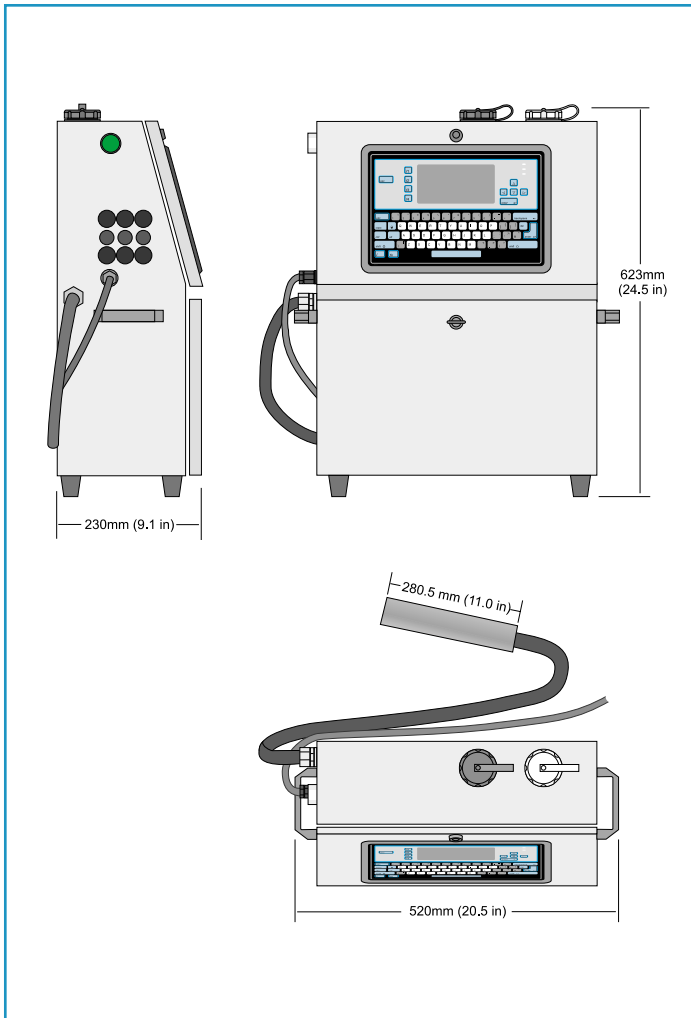

Videojet 43s Small Character Ink Jet Printer

We Build Confidence... In Small Character Ink Jet Printing

The Videojet® 43s printer is an industrial ink jet printer for users seeking an affordable printer that requires minimal attention by operators and maintenance staff. The stainless steel cabinet, self-cleaning printhead and simple interface let you focus on your products—confident that your Videojet 43s is providing high quality printing.

- **Rugged stainless steel cabinet rated to IP53**
- **Automatic printhead cleaning at start up and shut down**
- **Internal pump eliminates need for factory air**
- **Easy to use interface allows simple message creation and editing**
- **Prints up to 3 lines of text, bar codes and logos at speeds up to 800 fpm (4 m/sec)**

Part No. SL000379
43s-0203-US
Printed in U.S.A.

Dimensions

Specifications

Standard Features:

- Automatic printhead flushing during start up and shut down
- 304 grade stainless steel cabinet rated to IP53
- Up to 3 lines of code
- WYSIWYG message creation and editing
- Maintenance due indicator
- Local language message editing and display
- QWERTY keypad
- Bar code printing (UPC A, Code128, Code 39, EAN 128, EAN 8 & 13, Interleaved 2 of 5)
- Logo and graphics creation
- Password protection system
- Current and expiration time, date coding and shift coding
- Serializer
- Continuous print capability
- Multi-national character printing
- Optimum throw distance 0.36-inch (9 mm)
- 9.84-foot (3 m) printhead umbilical
- 25 message memory

Print Characteristics:

- Up to 1600 characters/sec./line
- Print heights of 0.08 to 0.4 inches (2 to 10 mm)
- 5 x 5, 5 x 7, 6 x 9, 11 x 16 and 17 x 24 fonts supported

Electrical Requirements:

- 110/230 VAC, 50/60 Hz
- 200VA